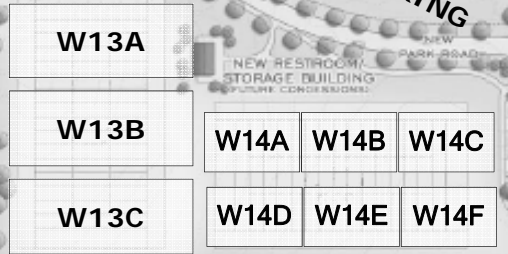

Eldorado Parkway

North Entrance

EL DORADO PARKWAY

North County Road

NO PARKING, NO STOPPING, NO DROP OFFS.
Do not park on neighborhood streets.

DIRECTIONS TO PIZZA HUT PARK:
West (Left from North Entrance) on Eldorado
Then South (left) on Frisco Rd

PARK RULES HIGHLIGHTS:
Use designated parking areas
Properly dispose of all trash
No Pets of any size are allowed near the fields or plaza areas.
No smoking, no alcoholic beverages

NO PARKING IN THIS CONSTRUCTION AREA, VIOLATORS WILL BE TOWED AT THE OWNERS EXPENSE

Master Plan of
WARREN
SPORTS COMPLEX

CITY OF FRISCO
parks & recreation department

Warren Sports Complex General Layout
7599 Eldorado Parkway, Frisco, TX 75034
Do not park on
North County Road or Sunflower Way

Rogers Road

East Entrance